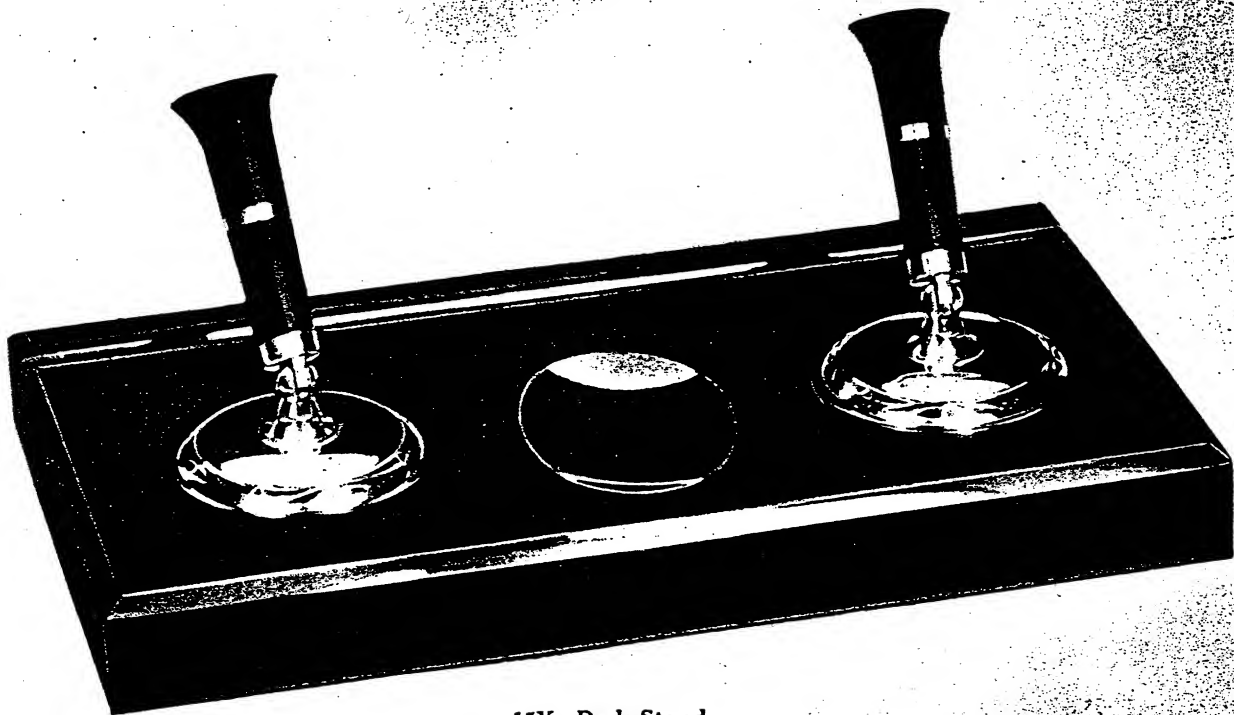

15Y—Desk Stand.

Code RAXKI. Double jet Carrara base, $5\frac{1}{4} \times 9\frac{3}{4} \times 1"$, with Universal black, unbreakable Radite sockets.
List $18.00